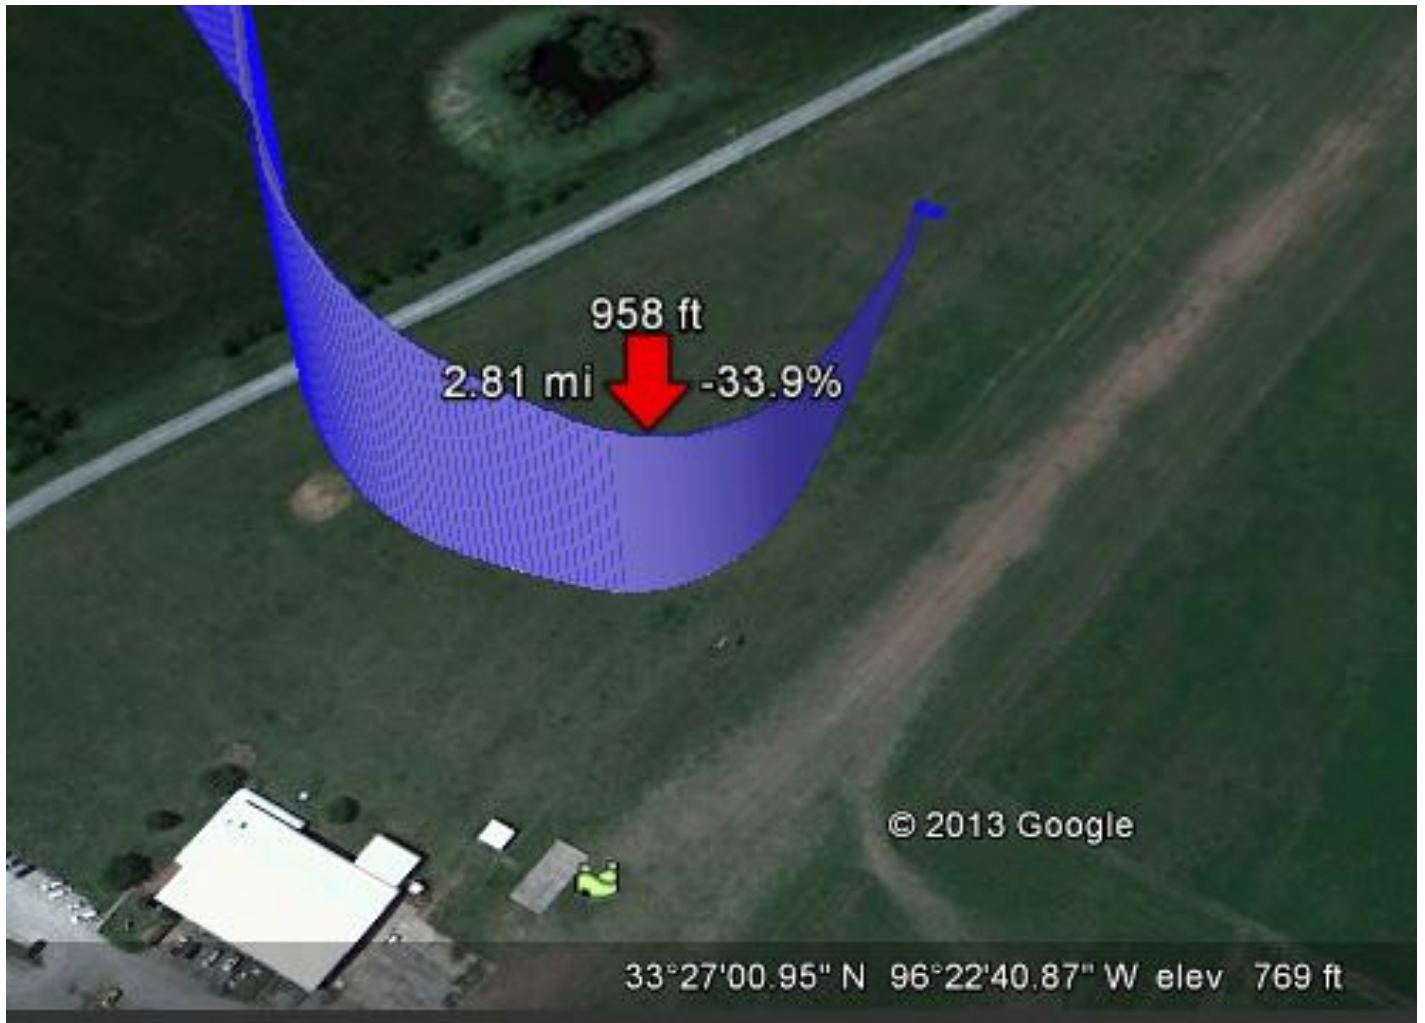

Canopy flight is blue. Open at about 4860 feet AGL (5590-730).

Turned to Downwind about 1000 feet AGL.

Turn to Base about 540 feet AGL.

Turn to Final about 190 feet AGL.

Overhead view. Note spirals in top left part of image.

© 2013 Google

33°27'16.79" N 96°22'44.75" W elev 778 ft